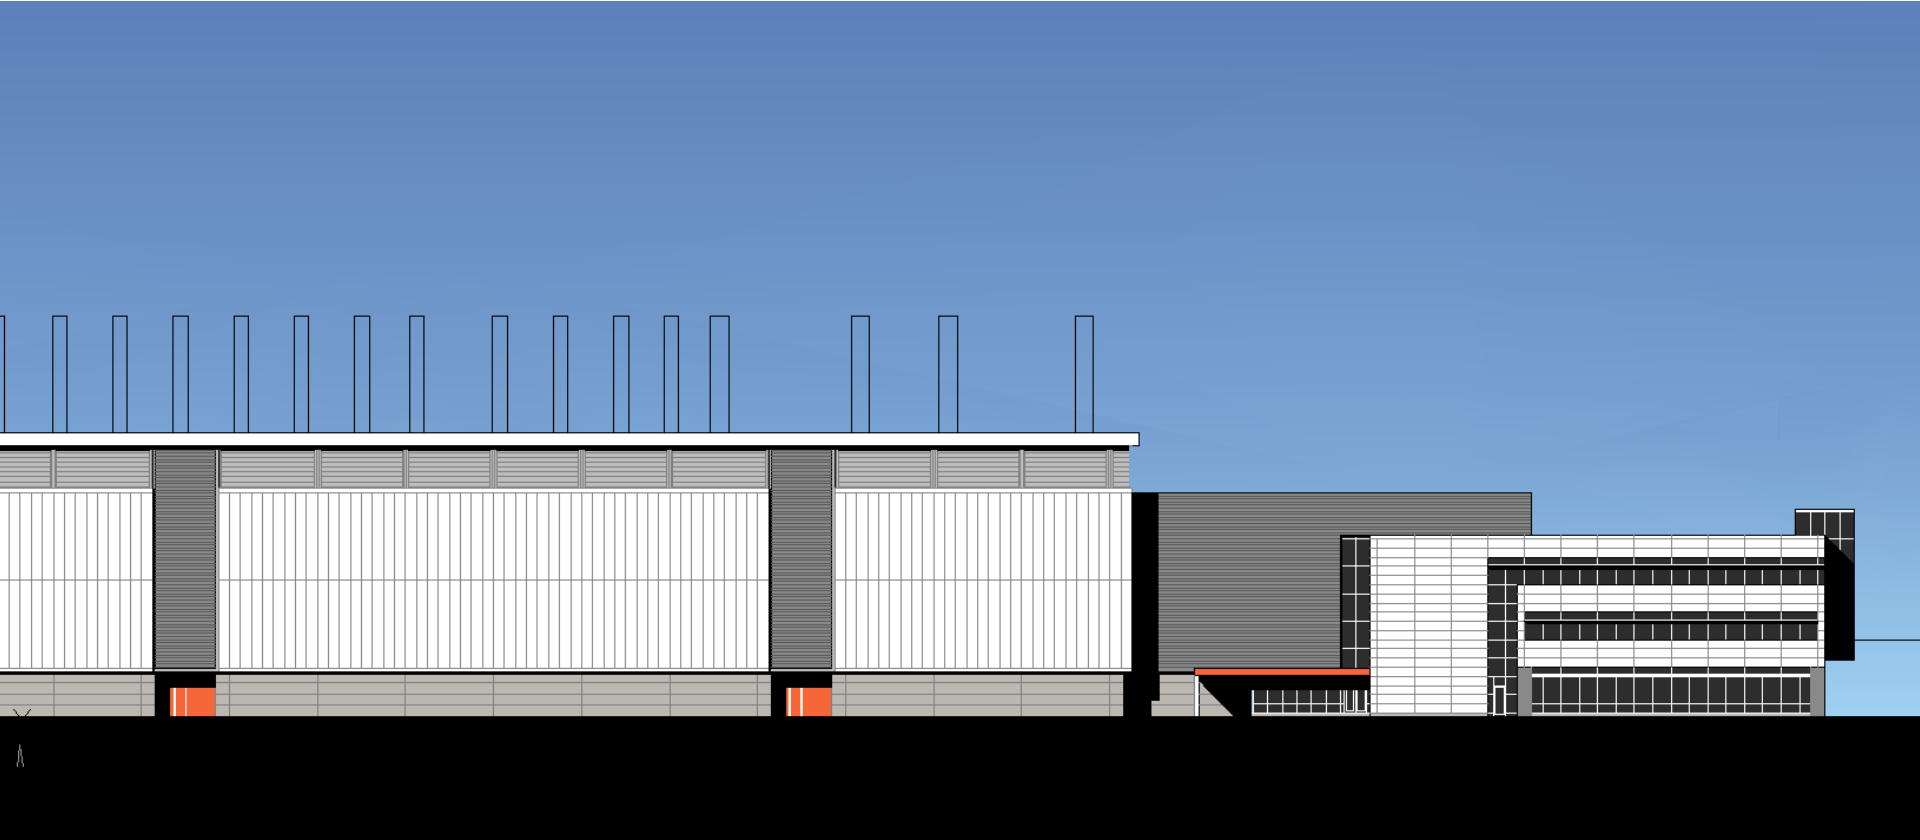

Main Entrance: Night

Front Staff Entrance

Side Staff Entrance – via Spine

Elevations: Fab, Spine, Admin Building

Elevations: Fab, Spine, Admin Building